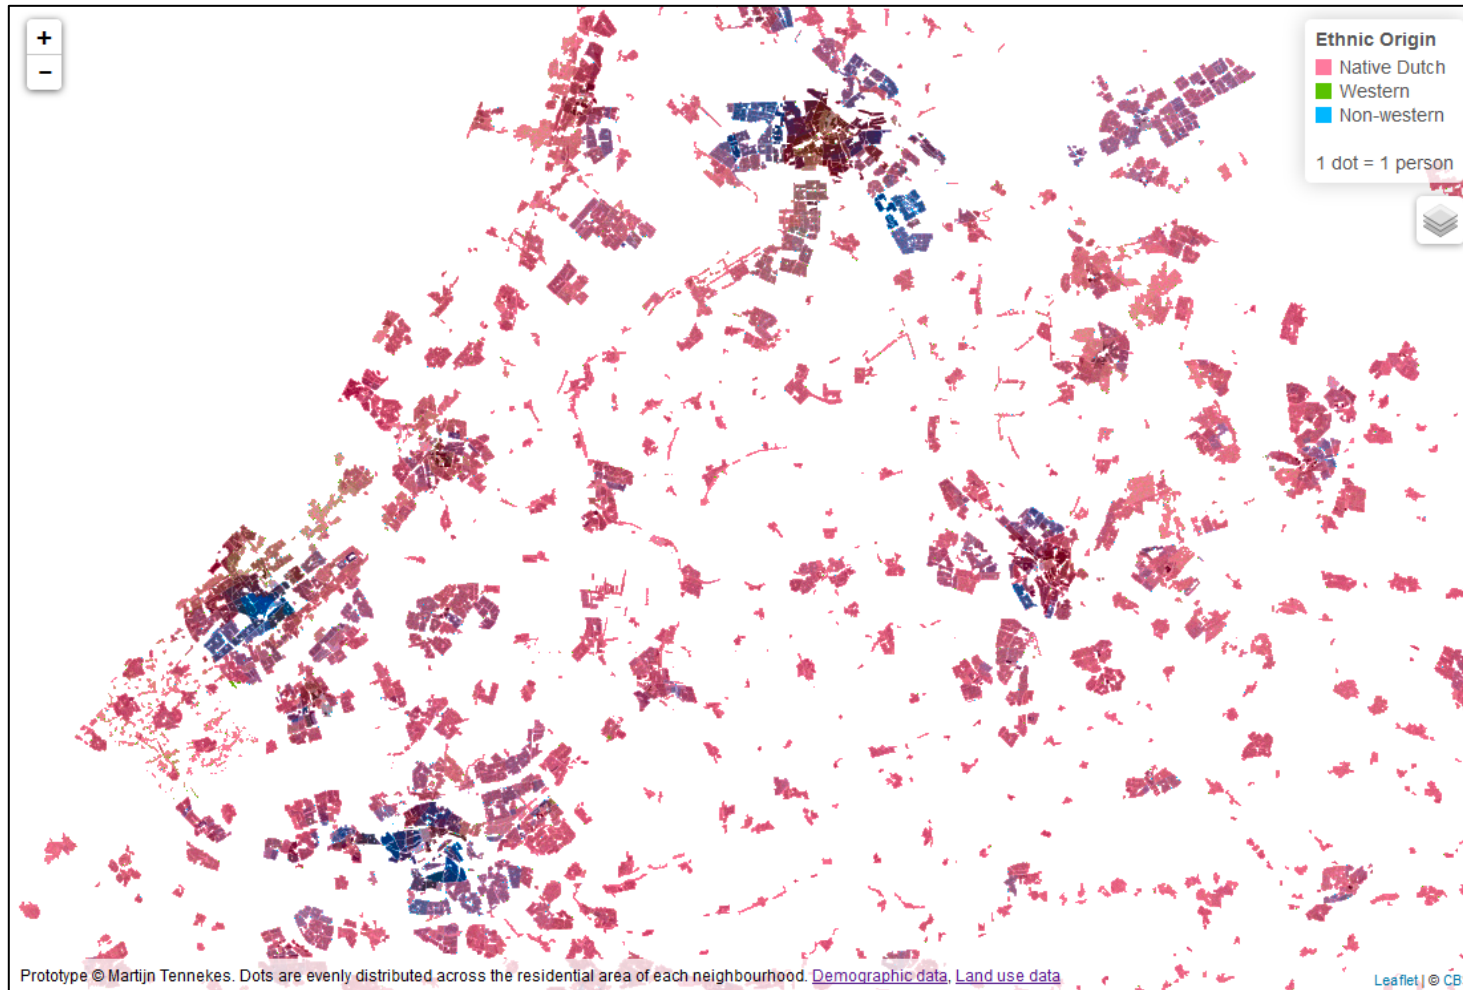

Coloring interactive compositional dot maps

Martijn Tennekes, Edwin de Jonge

Statistics Netherlands

Compositional dotmap

To show both **density** and **composition**

Randstad

Amsterdam

Interactive demo:

<http://research.cbs.nl/colordotmap/>