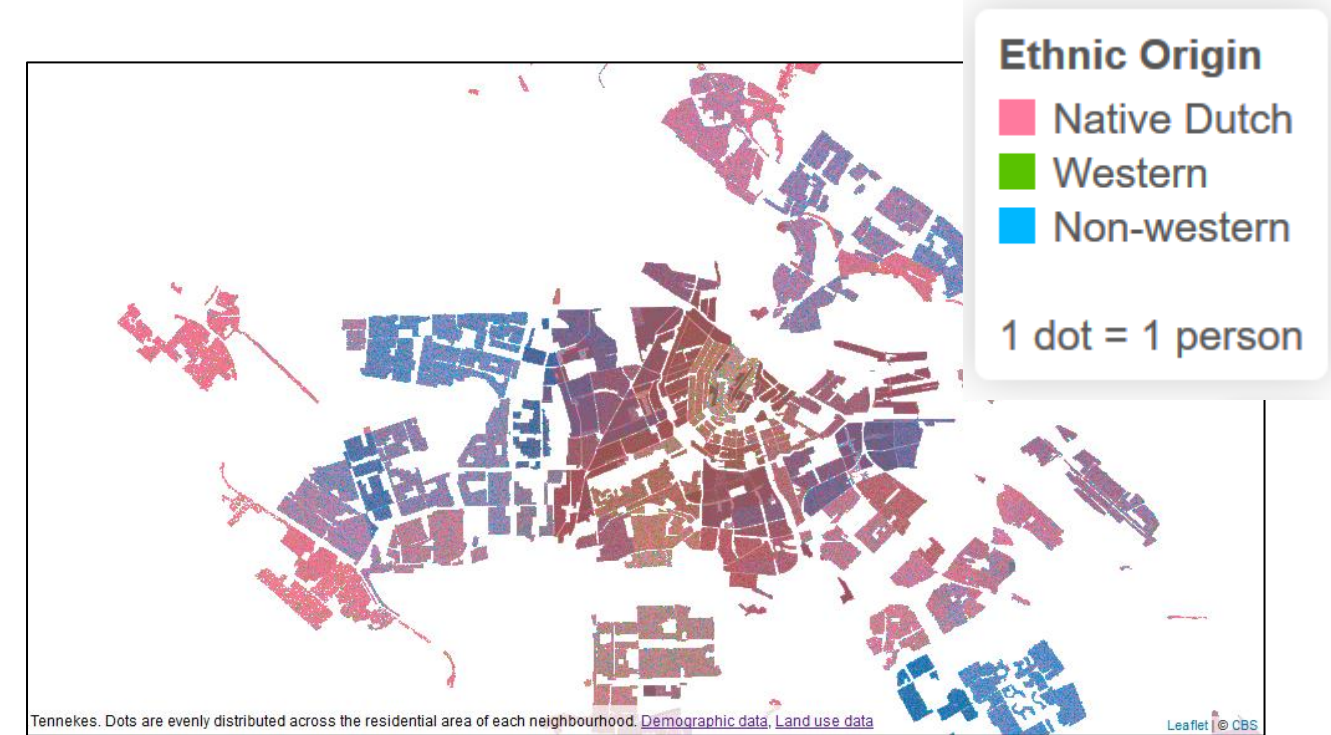

Coloring interactive compositional dot maps

Martijn Tennekes, Edwin de Jonge

Statistics Netherlands

Compositional dotmap

To show both **density** and **composition**

Randstad

Amsterdam

Interactive demo:

<http://research.cbs.nl/colordotmap/>